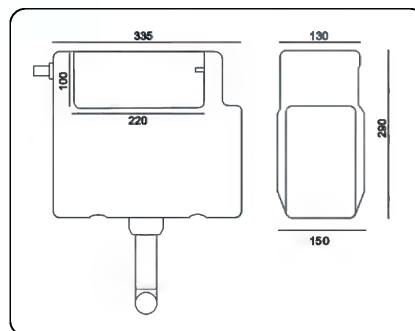

Special Offer

Oceana 610 Ceramic Sit-On Furniture Basin

610(w) x 390(d) x 180mm

** No Units Available **

Contact Sales Office For Prices

Quantity Rate Available

Oceana Ava Back To Wall WC Pan & Slim Soft Close Seat

Lots of 3

Contact Sales Office For Prices

Quantity Rate Available

Oceana Freya Back To Wall WC Pan & Slim Soft Close Seat

Lots of 3

Contact Sales Office For Prices

While Stocks Last

Compact Concealed Dual Flush WC Cistern Easy Front & Top Access with Round Button

Features

- Dimensions - W 335 x D 130/150 x H 290 mm approx
- Strong and durable
- Cable concealed dual flush
- Universal access for maintenance
- Dual flush, 6 litre full flush, 4 litre half flush
- Chrome finished dual flush button
- Internal Overflow
- Simple installation
- Water inlet on left hand side
- Cable from the cistern to the button is 450mm
- WRAS Approved Product
- Button is NOT Fixed. Attach to furniture accordingly

L-SHAPE ACRYLIC SHOWER BATH, PANEL & SCREEN ***LH ONLY***

Leah L-Shape 1500 x 700mm

Leah L-Shape 1500 x 700mm *Reinforced*

Left Hand Shown

P-SHAPE ACRYLIC SHOWER BATH, PANEL & SCREEN ***LH & RH***

Petra P-Shape 1500 x 700mm