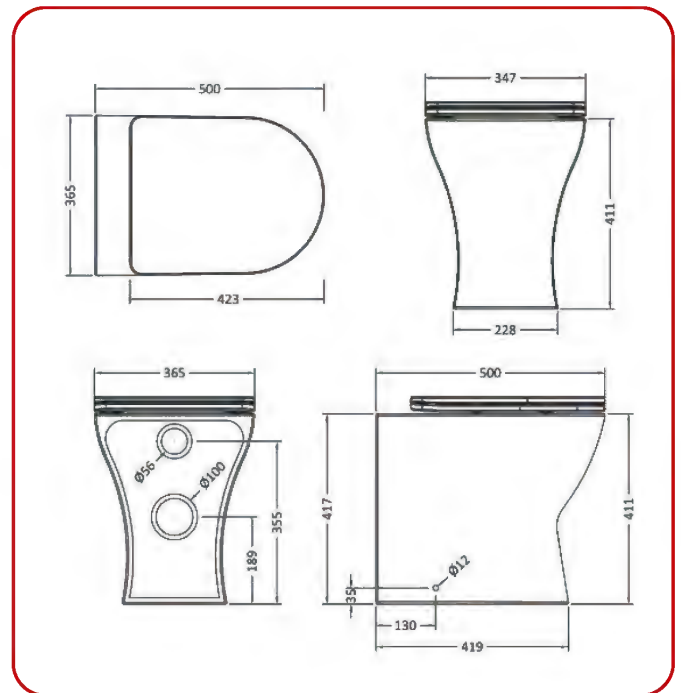

Quantity Rate Available

Oceana Freya Back To Wall WC Pan & Slim Soft Close Seat

Lots of 3

Contact Sales Office For Prices