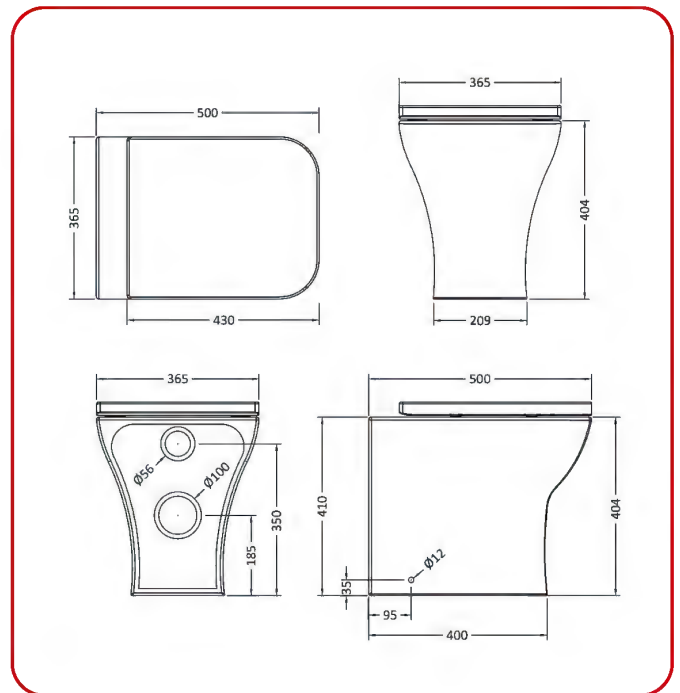

Saturn Close Coupled Pan & Top Flush Cistern (Inc. Fittings)

Saturn Basin - 500 x 410mm - 2TH & Pedestal

Saturn Basin - 550 x 462mm - 2TH & Pedestal

Contact Sales Office For Prices

**Prices Exclude VAT
(Terms & Conditions Apply)**

Special Offer

Oceana 610 Ceramic Sit-On Furniture Basin

610(w) x 390(d) x 180mm

** No Units Available **

Contact Sales Office For Prices

Quantity Rate Available

Oceana Ava Back To Wall WC Pan & Slim Soft Close Seat

Features

- Dimensions - W 335 x D 130/150 x H 290 mm approx
- Strong and durable
- Cable concealed dual flush
- Universal access for maintenance
- Dual flush, 6 litre full flush, 4 litre half flush
- Chrome finished dual flush button
- Internal Overflow
- Simple installation
- Water inlet on left hand side
- Cable from the cistern to the button is 450mm
- WRAS Approved Product
- Button is NOT Fixed. Attach to furniture accordingly

Quarter turn bath shower mixers require only a 90 degree turn of the handle to move from fully open to closed.

- 10 year guarantee covering all manufacturing defects
- Depth 154mm - Width 180mm - Height 149mm
- Contemporary design
- High quality chrome finish
- Bath waste sold separately