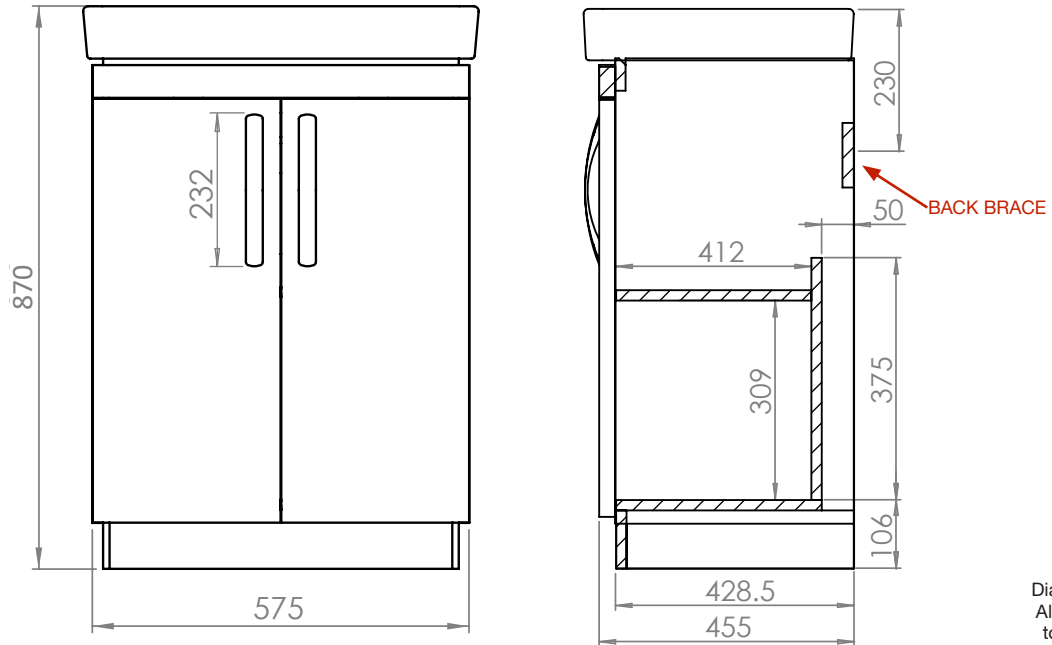

## COMPASS 600mm Floor Mounted Unit

Whats in the box: 1x CM600FX + Handles

**TAVISTOCK**  
inspiring bathrooms

\*Reference basin TDS for further info

Diagrams not to scale  
All dimensions in mm  
tolerance of +/-5mm

### Materials

Carcass: 18mm MDF

Fascia Components: 25mm Painted MDF

\*\*Dimensions are subject to change, customers are advised to measure actual product before commencing installation.

\*\*\*Fixing point dimensions are for guidance only/the positions of wall fixing must be checked when product is received.