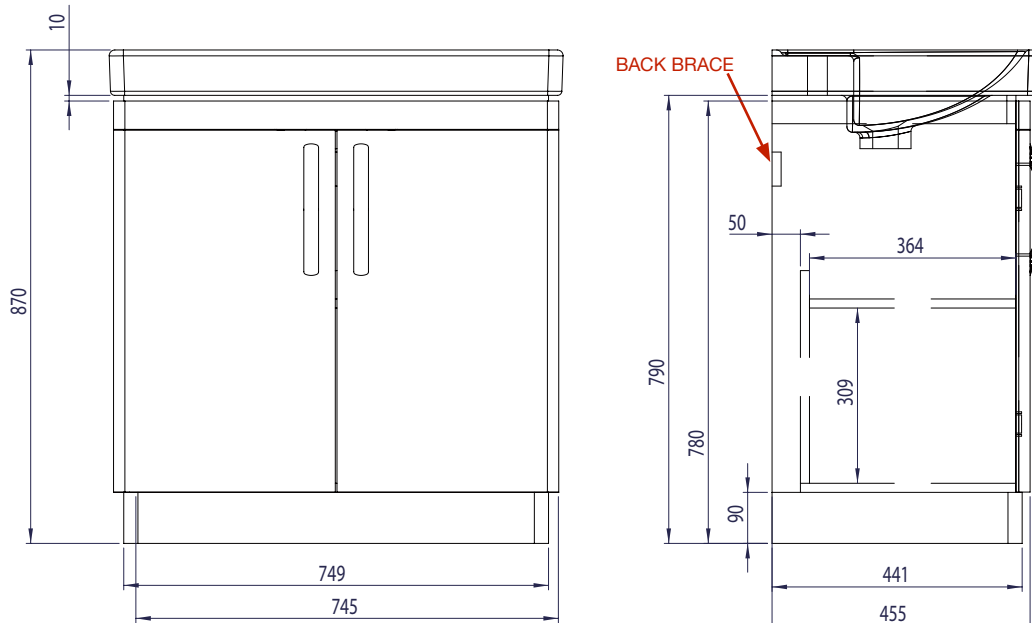

Technical Data Sheet

COMPASS 800mm Floor Mounted Unit

Whats in the box: 1x CM800FX + Handles

TAVISTOCK
inspiring bathrooms

*Reference basin TDS for further info

Diagrams not to scale
All dimensions in mm
tolerance of +/-5mm

Materials

Carcass: 18mm MDF

Fascia Components: 25mm Painted MDF

**Dimensions are subject to change, customers are advised to measure actual product before commencing installation.

***Fixing point dimensions are for guidance only/the positions of wall fixing must be checked when product is received.

FAQs

- | | |
|---|--|
| Q: How big is the plumbing void at the back of the furniture? | A: 50mm |
| Q: How far apart are the hole centres for the handles? | A: 190mm (comes with pilot holes) |
| Q: Are the handles fitted? | A: No, handles need fixing. |
| Q: Are the doors soft close? | A: The doors are both soft close and quick release. |
| Q: How deep is the unit when the doors are fully open? | A: Approx. 830mm (approx 90 degree opening hinges) |
| Q: Can the doors be adjusted? | A: The doors can be adjusted as detailed in the supplied instructions. |
| Q: Is the shelf removable? | A: No, there is one fixed shelf. |
| Q: How do I fix the unit to the wall? | A: You can secure it to the wall drilling through the back brace. |
| Q: What is the interior finish of the unit? | A: The unit interior is white or grey. |
| Q: What units have grey internals? | A: As of 2021 all units other Gloss White have dark grey internals |