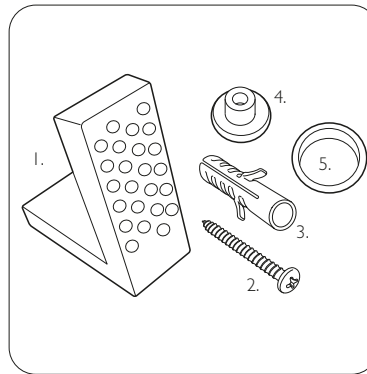

TECHNICAL DATA SHEET

Micra Evo Open Back CC WC

TAVISTOCK

NO.	Description	Product Code	Fixings included	Gross Weight
1	Close Coupled Cistern	C950S	YES	14KG
2	Soft Close Lift Off Toilet Seat	DC14031	YES	2KG
3	Open Back CC WC	P950S	YES	30KG

Floor Fixings

- 1. 2x Nylon Floor Bracket
- 2. 4x Stainless Steel Screws
- 3. 2x Nylon Screw Plugs
- 4. 2x Nylon Screw Collars
- 5. 2x Nylon Collars Caps (Metalic Finish)

Spare Code: SPI4211

DIMENSIONS

DIAGRAMS NOT TO SCALE | ALL DIMENSIONS IN MM TOLERANCE OF ± 5 MM
ALL PRODUCTS CONFORM TO BRITISH STANDARDS

FAQs

Q - Where is the inlet valve?

A - Bottom inlet, back right or left of pan. WC is supplied with a blanking plug for the hole that is not used.

Q - What is the flush volume?

A - 6/4L

Q - Are there any other compatible seats?

A - Yes, there's a slim seat option, DC14037.

Q - Rim Type?

A - Rimless

Q - Are there replacement buttons?

A - Yes, compatible with black/brass

Key Dimensions Descriptions	Key Dimensions (mm)
Front to Back Footprint	370mm/500mm from wall
Left to Right Footprint	220mm
Bowl Front to Back	329mm
Bowl Left to Right	284mm
Pan Height (+Cistern)	425mm (855mm)
Pan Overall Front to Back	620mm
Centre Waste Outlet to Floor	180mm + 15mm - 10mm
Width of Void	200mm
Is there a Ceramic Brace Bar	No
Distance from Spigot to back of Pan	140mm