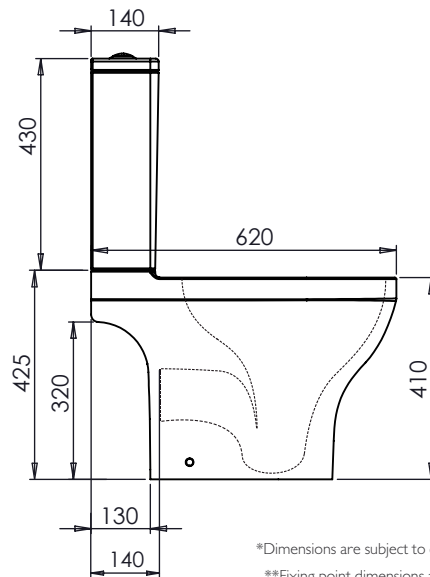

Floor Fixings

- 1. 2x Nylon Floor Bracket
- 2. 4x Stainless Steel Screws
- 3. 2x Nylon Screw Plugs
- 4. 2x Nylon Screw Collars
- 5. 2x Nylon Collars Caps (Metalic Finish)

Spare Code: SPI4211

DIMENSIONS

DIAGRAMS NOT TO SCALE | ALL DIMENSIONS IN MM TOLERANCE OF ± 5 MM
ALL PRODUCTS CONFORM TO BRITISH STANDARDS

*Dimensions are subject to change, customers are advised to measure actual product before commencing installation.

**Fixing point dimensions are for guidance only. The positions of fixings must be checked when product is received.

FAQs

Q - Where is the inlet valve?

A - Bottom inlet, back right or left of pan. WC is supplied with a blanking plug for the hole that is not used.

Q - What is the flush volume?

A - 6/4L

Q - Are there any other compatible seats?

A - Yes, there's a slim seat option, DC14037.

Q - Rim Type?

A - Rimless

Q - Are there replacement buttons?

A - Yes, compatible with black/brass

Key Dimensions Descriptions	Key Dimensions (mm)
Front to Back Footprint	370mm/500mm from wall
Left to Right Footprint	220mm
Bowl Front to Back	329mm
Bowl Left to Right	284mm
Pan Height (+Cistern)	425mm (855mm)
Pan Overall Front to Back	620mm
Centre Waste Outlet to Floor	180mm + 15mm - 10mm
Width of Void	200mm
Is there a Ceramic Brace Bar	No
Distance from Spigot to back of Pan	140mm