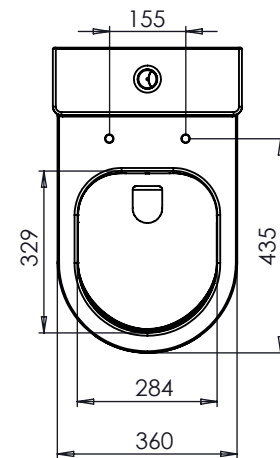

Floor Fixings

- 1. 2x Nylon Floor Bracket
- 2. 4x Stainless Steel Screws
- 3. 2x Nylon Screw Plugs
- 4. 2x Nylon Screw Collars
- 5. 2x Nylon Collars Caps (Metalic Finish)

Spare Code: SPI4211

DIMENSIONS

DIAGRAMS NOT TO SCALE | ALL DIMENSIONS IN MM TOLERANCE OF ± 5 MM
ALL PRODUCTS CONFORM TO BRITISH STANDARDS

*Dimensions are subject to change, customers are advised to measure actual product before commencing installation.

**Fixing point dimensions are for guidance only. The positions of fixings must be checked when product is received.

FAQs

Q - Where is the inlet valve?

A - Bottom inlet, back right or left of pan. WC is supplied with a blanking plug for the hole that is not used.

Q - What is the flush volume?

A - 6/4L

Q - Are there any other compatible seats?

A - Yes, there's a slim seat option, DC14037.

Q - Rim Type?

A - Rimless

Q - Are there replacement buttons?

A - Yes, compatible with black/brass

Key Dimensions Descriptions	Key Dimensions (mm)
Front to Back Footprint	370mm/500mm from wall
Left to Right Footprint	220mm
Bowl Front to Back	329mm
Bowl Left to Right	284mm
Pan Height (+Cistern)	425mm (855mm)
Pan Overall Front to Back	620mm
Centre Waste Outlet to Floor	180mm + 15mm - 10mm
Width of Void	200mm
Is there a Ceramic Brace Bar	No
Distance from Spigot to back of Pan	140mm