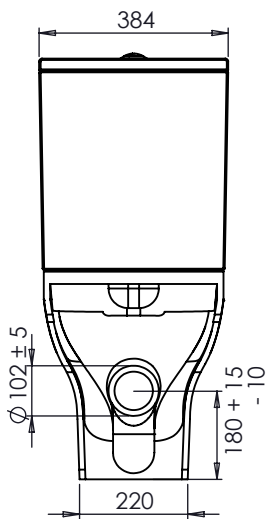

Floor Fixings

- 1. 2x Nylon Floor Bracket
- 2. 4x Stainless Steel Screws
- 3. 2x Nylon Screw Plugs
- 4. 2x Nylon Screw Collars
- 5. 2x Nylon Collars Caps (Metalic Finish)

Spare Code: SPI4211

DIMENSIONS

DIAGRAMS NOT TO SCALE | ALL DIMENSIONS IN MM TOLERANCE OF ± 5 MM
ALL PRODUCTS CONFORM TO BRITISH STANDARDS

*Dimensions are subject to change, customers are advised to measure actual product before commencing installation.

**Fixing point dimensions are for guidance only. The positions of fixings must be checked when product is received.

FAQs

Q - Where is the inlet valve?

A - Bottom inlet, back right or left of pan. WC is supplied with a blanking plug for the hole that is not used.

Q - What is the flush volume?

A - 6/4L

Q - Are there any other compatible seats?

A - Yes, there's a slim seat option, DC14037.

Q - Rim Type?

A - Rimless

Q - Are there replacement buttons?

A - Yes, compatible with black/brass

Key Dimensions Descriptions	Key Dimensions (mm)
Front to Back Footprint	370mm/500mm from wall
Left to Right Footprint	220mm
Bowl Front to Back	329mm
Bowl Left to Right	284mm
Pan Height (+Cistern)	425mm (855mm)
Pan Overall Front to Back	620mm
Centre Waste Outlet to Floor	180mm + 15mm - 10mm
Width of Void	200mm
Is there a Ceramic Brace Bar	No
Distance from Spigot to back of Pan	140mm