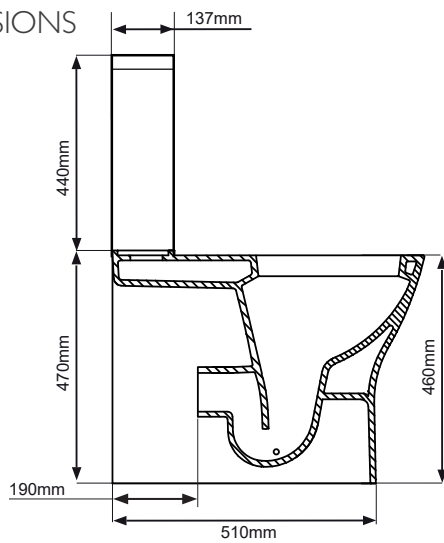

DIMENSIONS

DIAGRAMS NOT TO SCALE | ALL DIMENSIONS IN MM TOLERANCE OF ± 5 MM
ALL PRODUCTS CONFORM TO BRITISH STANDARDS