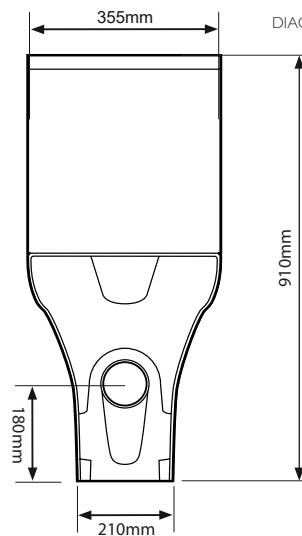

TECHNICAL DATA SHEET

Structure Comfort Height Closed Coupled Fully Enclosed WC

TAVISTOCK

| NO. | Description | Product Code | Fixings included | Gross Weight |
|-----|----------------------------------|--------------|------------------|--------------|
| 1 | Close Coupled Cistern | C450S | YES | 13KG |
| 2 | Soft Close Toilet Seat | TS450S | YES | 3KG |
| 3 | Comfort Height Fully Enclosed WC | PC450S | YES | 28KG |

Floor Fixings

- 1. 2x Nylon Floor Bracket
- 2. 4x Stainless Steel Screws
- 3. 2x Nylon Screw Plugs
- 4. 2x Nylon Screw Collars
- 5. 2x Nylon Collar Caps (Metalic Finish)

Spare Code: SP14211

DIMENSIONS

DIAGRAMS NOT TO SCALE | ALL DIMENSIONS IN MM TOLERANCE OF ± 5 MM
ALL PRODUCTS CONFORM TO BRITISH STANDARDS

*Dimensions are subject to change, customers are advised to measure actual product before commencing installation.

**Fixing point dimensions are for guidance only. The positions of fixings must be checked when product is received.

Q - Rim style?
A - Box rim

| Key Dimensions Descriptions | Key Dimensions (mm) |
|-------------------------------------|---------------------|
| Front to Back Footprint | 410mm |
| Left to Right Footprint | 210mm |
| Bowl Front to Back | 320mm |
| Bowl Left to Right | 240mm |
| Pan Height (+Cistern) | 470mm (908mm) |
| Pan Overall Front to Back | 640mm |
| Centre Waste Outlet to Floor | 180mm |
| Width of Void | 155mm |
| Is there a Ceramic Brace Bar | No |
| Distance from Spigot to back of Pan | 190mm |