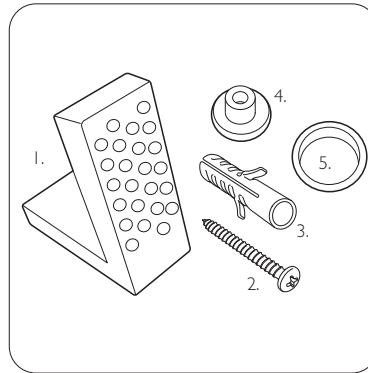

TECHNICAL DATA SHEET

Structure Comfort Height Closed Coupled Fully Enclosed WC

TAVISTOCK

| NO. | Description | Product Code | Fixings included | Gross Weight |
|-----|----------------------------------|--------------|------------------|--------------|
| 1 | Close Coupled Cistern | C450S | YES | 13KG |
| 2 | Soft Close Toilet Seat | TS450S | YES | 3KG |
| 3 | Comfort Height Fully Enclosed WC | PC450S | YES | 28KG |

Floor Fixings

- 1. 2x Nylon Floor Bracket
- 2. 4x Stainless Steel Screws
- 3. 2x Nylon Screw Plugs
- 4. 2x Nylon Screw Collars
- 5. 2x Nylon Collar Caps (Metalic Finish)

Spare Code: SP14211

DIMENSIONS

DIAGRAMS NOT TO SCALE | ALL DIMENSIONS IN MM TOLERANCE OF ± 5 MM
ALL PRODUCTS CONFORM TO BRITISH STANDARDS

FAQs

Q - Where is the inlet valve?
A - Bottom inlet, back right of the pan.

Q - What is the flush volume?
A - 4.5/3L

Q - Can this pan be used with a side connection outlet pipe?
A - No

Q - Are there any other compatible seats?
A - Yes, TS451S Slim Seat

Q - Rim style?
A - Box rim

| Key Dimensions Descriptions | Key Dimensions (mm) |
|-------------------------------------|---------------------|
| Front to Back Footprint | 410mm |
| Left to Right Footprint | 210mm |
| Bowl Front to Back | 320mm |
| Bowl Left to Right | 240mm |
| Pan Height (+Cistern) | 470mm (908mm) |
| Pan Overall Front to Back | 640mm |
| Centre Waste Outlet to Floor | 180mm |
| Width of Void | 155mm |
| Is there a Ceramic Brace Bar | No |
| Distance from Spigot to back of Pan | 190mm |