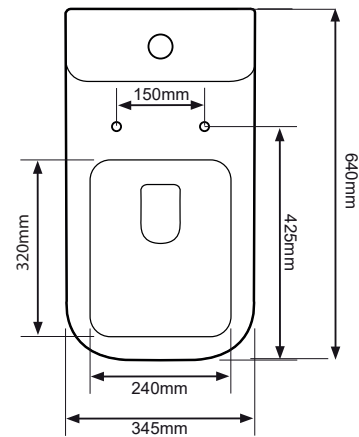

TECHNICAL DATA SHEET

Structure Comfort Height Closed Coupled Fully Enclosed WC

TAVISTOCK

| NO. | Description | Product Code | Fixings included | Gross Weight |
|-----|----------------------------------|--------------|------------------|--------------|
| 1 | Close Coupled Cistern | C450S | YES | 13KG |
| 2 | Soft Close Toilet Seat | TS450S | YES | 3KG |
| 3 | Comfort Height Fully Enclosed WC | PC450S | YES | 28KG |

Floor Fixings

- 1. 2x Nylon Floor Bracket
- 2. 4x Stainless Steel Screws
- 3. 2x Nylon Screw Plugs
- 4. 2x Nylon Screw Collars
- 5. 2x Nylon Collar Caps (Metalic Finish)

Spare Code: SP14211

DIMENSIONS

DIAGRAMS NOT TO SCALE | ALL DIMENSIONS IN MM TOLERANCE OF ± 5 MM
ALL PRODUCTS CONFORM TO BRITISH STANDARDS

*Dimensions are subject to change, customers are advised to measure actual product before commencing installation.

**Fixing point dimensions are for guidance only. The positions of fixings must be checked when product is received.

Q - Rim style?
A - Box rim

| Key Dimensions Descriptions | Key Dimensions (mm) |
|-------------------------------------|---------------------|
| Front to Back Footprint | 410mm |
| Left to Right Footprint | 210mm |
| Bowl Front to Back | 320mm |
| Bowl Left to Right | 240mm |
| Pan Height (+Cistern) | 470mm (908mm) |
| Pan Overall Front to Back | 640mm |
| Centre Waste Outlet to Floor | 180mm |
| Width of Void | 155mm |
| Is there a Ceramic Brace Bar | No |
| Distance from Spigot to back of Pan | 190mm |