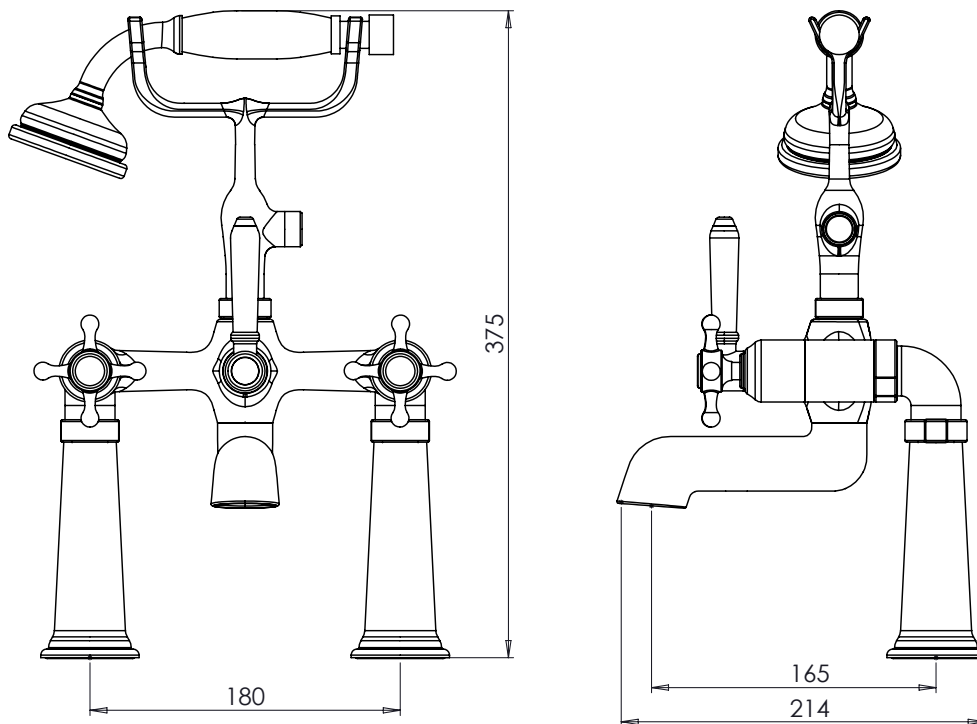

# Technical Data Sheet

Ashmore Pillar Mounted Bath Shower Mixer - TAM42

**TAVISTOCK**  
inspiring bathrooms

No.	Description	Code	Fixings Included
1	Ashmore Pillar Mounted Bath Shower Mixer	TAM42	YES

Min Pressure:	0.2bar
0.2bar	10 litres / min
0.3bar	13 litres / min
0.4bar	15 litres / min
0.5bar	17 litres / min
1bar	25 litres / min
2bar	35 litres / min

## Dimensions:

Diagrams not to scale. All dimensions in mm (tolerance of +/-5mm)

\*Dimensions are subject to change, customers are advised to measure actual product before commencing installation.

## FAQs

**What is the size of the bath filler threaded connection?** The threaded connectors have a standard 3/4" BSP fixing.