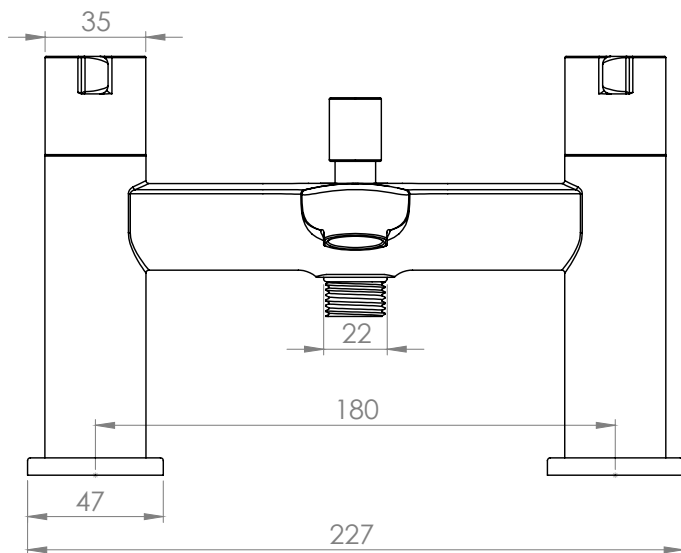

Dimensions - TRV11

Diagrams not to scale. All dimensions in mm (tolerance of +/-5mm)

*Dimensions are subject to change, customers are advised to measure actual product before commencing installation.

FAQs

Dimensions - TRV32

Diagrams not to scale. All dimensions in mm (tolerance of +/-5mm)

*Dimensions are subject to change, customers are advised to measure actual product before commencing installation.

FAQs

Does the tap come fitted with an aerator? Yes.

What size plumbing fittings are needed for the threaded legs? This product will work with standard 3/4" plumbing fittings.

Technical Data Sheet

Revive Bath Shower Mixer - TRV42

Dimensions - TRV42

Diagrams not to scale. All dimensions in mm (tolerance of +/-5mm)

*Dimensions are subject to change, customers are advised to measure actual product before commencing installation.

FAQs