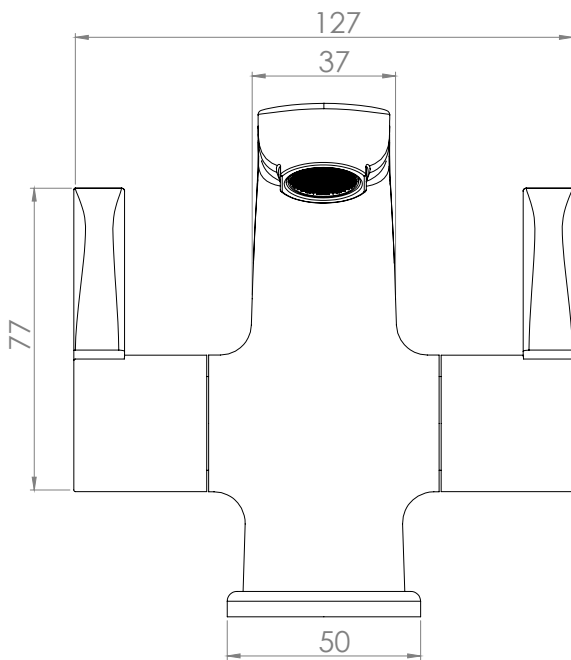

Dimensions - TRV11

Diagrams not to scale. All dimensions in mm (tolerance of +/-5mm)

*Dimensions are subject to change, customers are advised to measure actual product before commencing installation.

FAQs

What is the size of the tap tail connection? The tap tails have a standard 1/2" BSP fixing.

What bore is the tap tail? The tails have a 10mm internal bore.

What length are the tap tails? The tails are 300mm in length.

Dimensions - TRV32

Diagrams not to scale. All dimensions in mm (tolerance of +/-5mm)

*Dimensions are subject to change, customers are advised to measure actual product before commencing installation.

FAQs

Dimensions - TRV42

Diagrams not to scale. All dimensions in mm (tolerance of +/-5mm)

*Dimensions are subject to change, customers are advised to measure actual product before commencing installation.

FAQs