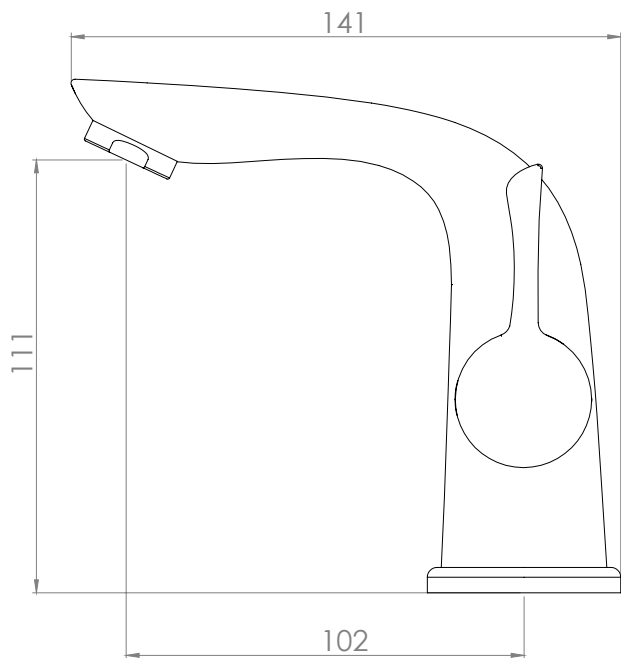

Technical Data Sheet

Revive Basin Mixer - TRV11

TAVISTOCK
inspiring bathrooms

No.	Description	Code	Fixings Included
1	Revive Basin Mixer	TRV11	YES

Min Pressure:	0.3bar
0.2bar	4.9 litres / min
0.3bar	5.6 litres / min
0.4bar	6.2 litres/min
0.5bar	6.8 litres / min
1bar	9.3 litres / min
2bar	12.7 litres / min
3bar	15.2 litres / min

Dimensions - TRV11

Diagrams not to scale. All dimensions in mm (tolerance of +/-5mm)

*Dimensions are subject to change, customers are advised to measure actual product before commencing installation.

FAQs

What is the size of the tap tail connection? The tap tails have a standard 1/2" BSP fixing.

What bore is the tap tail? The tails have a 10mm internal bore.

What length are the tap tails? The tails are 300mm in length.

Dimensions - TRV32

Diagrams not to scale. All dimensions in mm (tolerance of +/-5mm)

*Dimensions are subject to change, customers are advised to measure actual product before commencing installation.

FAQs