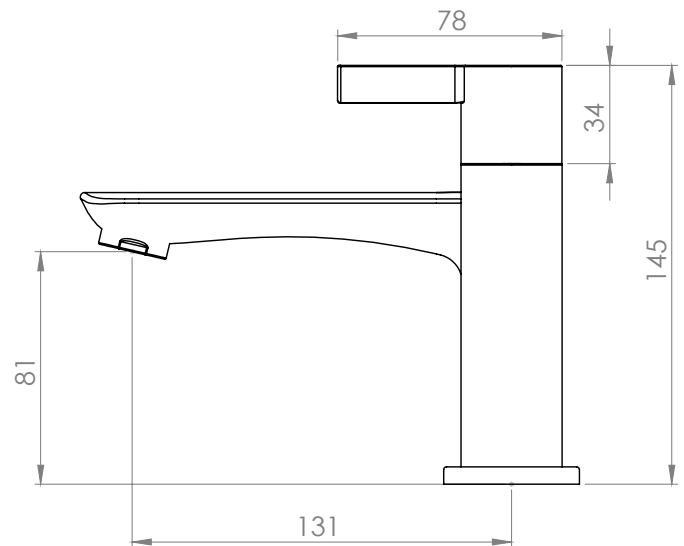

Dimensions - TRV11

Diagrams not to scale. All dimensions in mm (tolerance of +/-5mm)

*Dimensions are subject to change, customers are advised to measure actual product before commencing installation.

FAQs

Dimensions - TRV32

Diagrams not to scale. All dimensions in mm (tolerance of +/-5mm)

*Dimensions are subject to change, customers are advised to measure actual product before commencing installation.

FAQs

Does the tap come fitted with an aerator? Yes.

What size plumbing fittings are needed for the threaded legs? This product will work with standard 3/4" plumbing fittings.

Technical Data Sheet

Revive Bath Shower Mixer - TRV42

Dimensions - TRV42

Diagrams not to scale. All dimensions in mm (tolerance of +/-5mm)

*Dimensions are subject to change, customers are advised to measure actual product before commencing installation.

FAQs