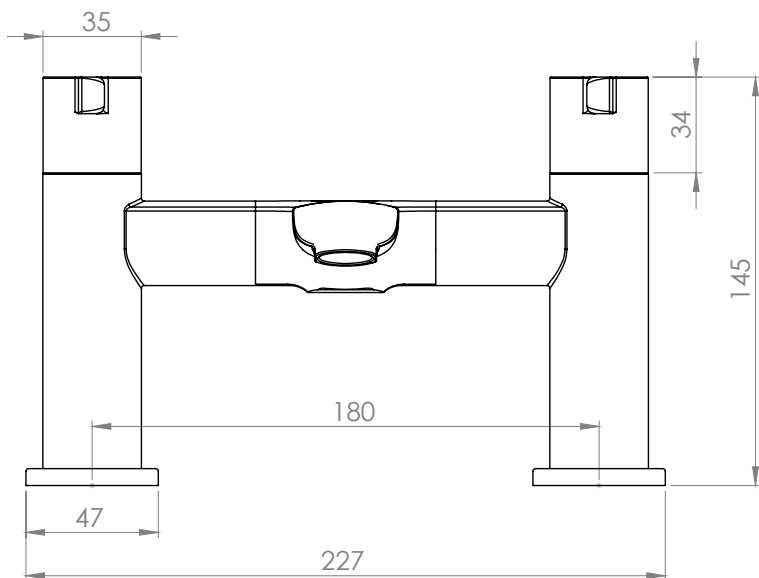

Dimensions - TRV11

Diagrams not to scale. All dimensions in mm (tolerance of +/-5mm)

*Dimensions are subject to change, customers are advised to measure actual product before commencing installation.

FAQs

What is the size of the tap tail connection? The tap tails have a standard 1/2" BSP fixing.

What bore is the tap tail? The tails have a 10mm internal bore.

What length are the tap tails? The tails are 300mm in length.

Dimensions - TRV32

Diagrams not to scale. All dimensions in mm (tolerance of +/-5mm)

*Dimensions are subject to change, customers are advised to measure actual product before commencing installation.

FAQs

Dimensions - TRV42

Diagrams not to scale. All dimensions in mm (tolerance of +/-5mm)

*Dimensions are subject to change, customers are advised to measure actual product before commencing installation.

FAQs