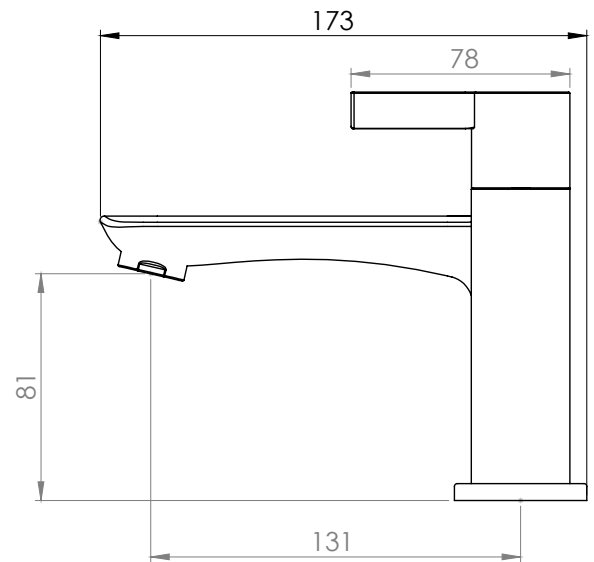

Dimensions - TRV11

Diagrams not to scale. All dimensions in mm (tolerance of +/-5mm)

*Dimensions are subject to change, customers are advised to measure actual product before commencing installation.

FAQs

What is the size of the tap tail connection? The tap tails have a standard 1/2" BSP fixing.

What bore is the tap tail? The tails have a 10mm internal bore.

What length are the tap tails? The tails are 300mm in length.

Dimensions - TRV32

Diagrams not to scale. All dimensions in mm (tolerance of +/-5mm)

*Dimensions are subject to change, customers are advised to measure actual product before commencing installation.

FAQs

Dimensions - TRV42

Diagrams not to scale. All dimensions in mm (tolerance of +/-5mm)

*Dimensions are subject to change, customers are advised to measure actual product before commencing installation.

FAQs