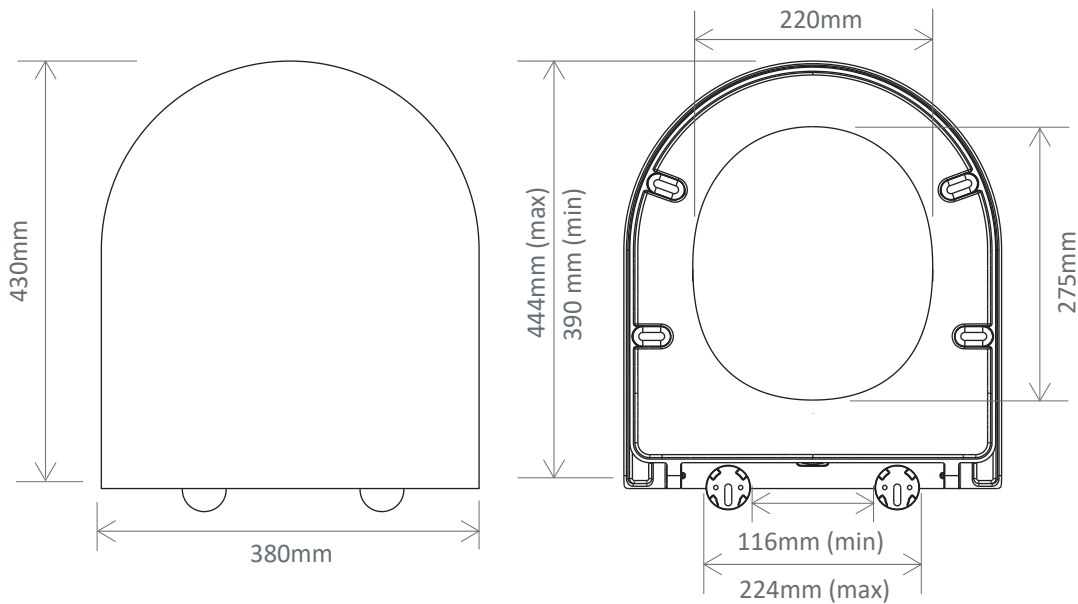

TECHNICAL DATA SHEET

Aerial Soft Close Toilet Seat - TS650S

TAVISTOCK

NO.	Description	Product Code	Fixings included	Gross Weight
I	Soft Close Toilet Seat	TS650S	YES	2.8KG

Spares Codes:

Aerial Hinge Fixing Kit - SP18148

Aerial Fixing Bolts 75mm/Butterfly Clip x2 - SP18153

Aerial Seat Buffer Set - SP17583

DIMENSIONS

DIAGRAMS NOT TO SCALE | ALL DIMENSIONS IN MM TOLERANCE OF ± 5MM

*Dimensions are subject to change, customers are advised to measure actual product before commencing installation.

Key Dimensions Descriptions	Key Dimensions (mm)
Seat/Lid Front to Back	430mm
Seat/Lid Left to Right	380mm
Ring Hole Front to Back	275mm
Ring Hole Left to Right	220mm
Seat Overall Thickness	40mm
Width of Back of Seat	380mm